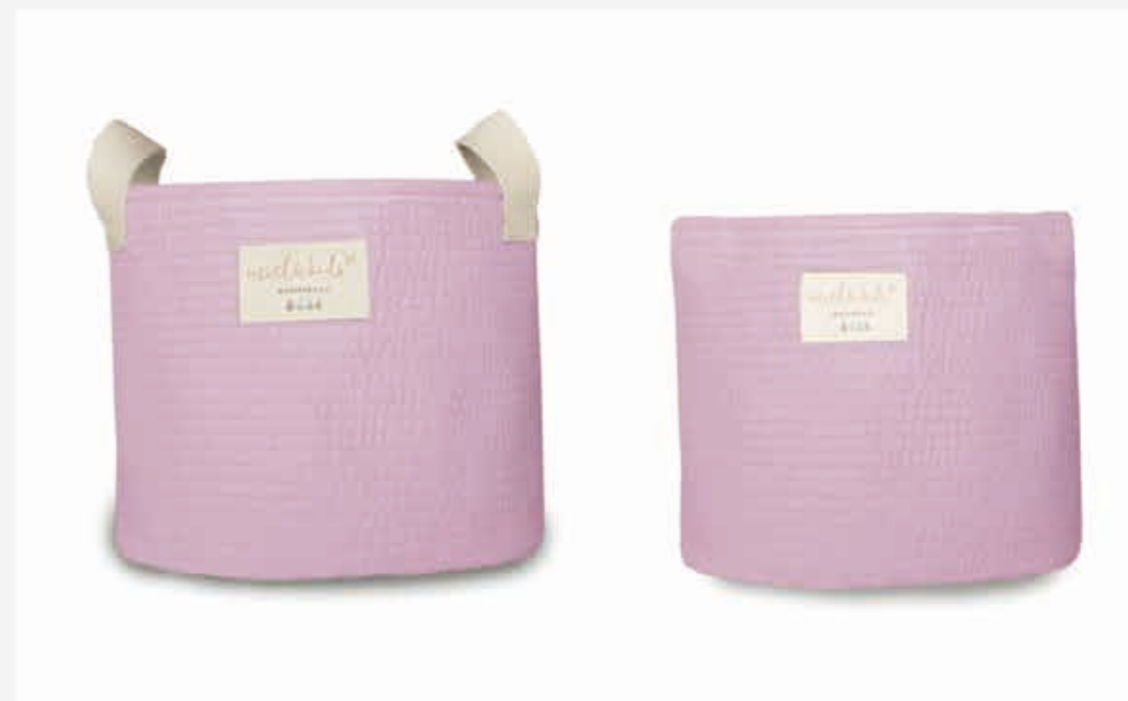

BEIGE
318PL04

BROWN
2024-302PL58

BEIGE
2024-302PL04

SIZE: 41 CM X 38 CM X 12 CM

FABRIC: 100% Polyester

STYLE NAME1: WELLSOFT TOILETRY BAG
STYLE NAME2: WELLSOFT NAPPY POUCH

BEIGE
2024-301PL04

BEIGE
303PL04

SIZE: 23,5 CM X 13 CM X 10,5 CM

SIZE: 31 CM X 21 CM X 10 CM

FABRIC: Shell: 100% Cotton Filling:100% Polyester Quilted Fabric
Inside: %100 Polyester

STYLE NAME: QUILTED ORGANIZER BASKET SET

MINT
322PL03

GINGERBREAD
322PL49

DEEP INDIGO
322PL42

LILAC PINK
322PL48

SMALL SIZE: HEIGHT: 18 CM / WIDTH: 22 CM

MEDIUM SIZE: HEIGHT: 16 CM / WIDTH: 17 CM

JUNGLE
307PL02-1

BLISS
307PL02