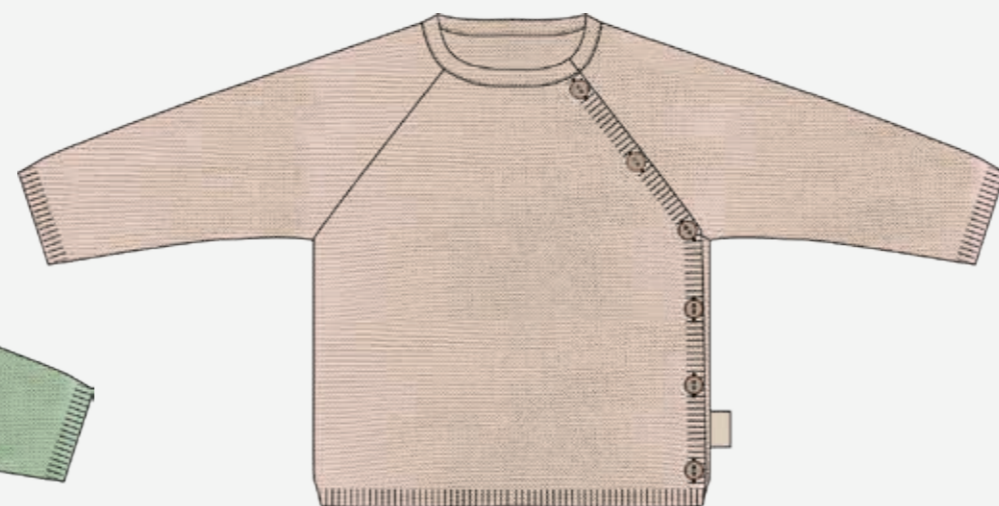

FABRIC: 100% ORGANIC COTTON

STYLE NAME: HOODED BATH TOWEL

TIGER  
301TG10

FLORA  
301FL42

DINOLAND  
301DL04

SIZE: 80 CM X 85 CM

FABRIC: 100% COTTON MUSLIN

STYLE NAME: MUSLIN BLANKET

504RU09  
RAINBOW UNICORN

504DL52  
DINOLAND

504PF02  
PRETTY FLORAL

504JU45  
JUNGLE

504BA50  
BANANA

504LA01  
LALALA

RAINBOW UNICORN / DINOLAND / PRETTY FLORAL / JUNGLE / BANANA : SIZE 90X90CM

LALALA : SIZE 100X100CM

FABRIC: 100% COTTON

STYLE NAME: PURE KNITTED SET

NEO MINT  
293PL27

BLUSH  
293PL29

ROYAL BLUE  
293PL55

SIZES: 0-3 M / 3-6 M

FABRIC: 100% COTTON

STYLE NAME: BEAR HOODIE CARDIGAN

BEIGE  
298PL04

MINT  
298PL03

DEEP INDIGO  
298PL42

SIZE: 0-6 M / 6-12 M / 12-18 M / 18-24 M

FABRIC: 100% COTTON

STYLE NAME: BEAR BEANIE HAT

NEO MINT  
296PL27

BLUSH  
296PL29