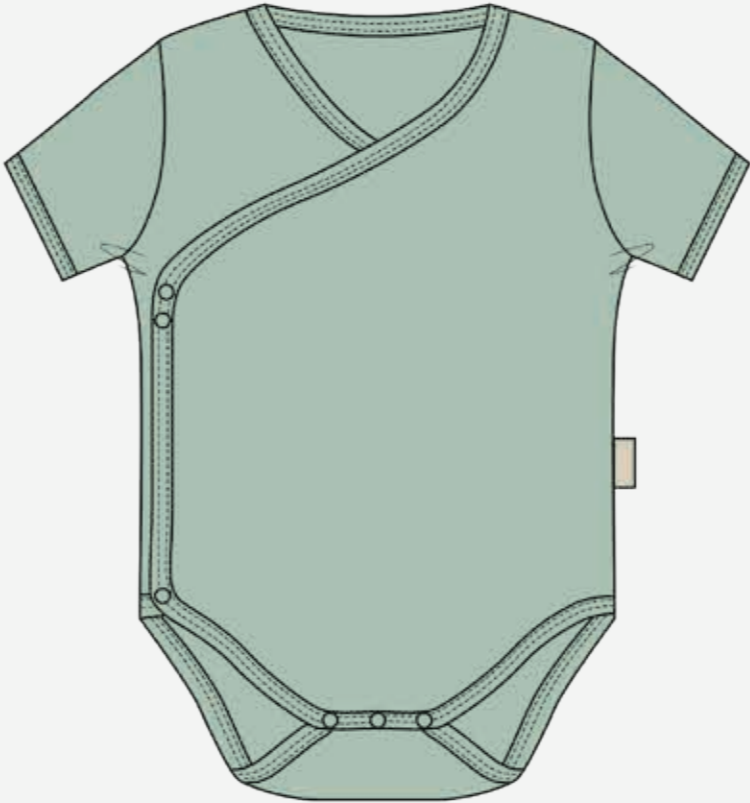

---

*miela kids*   
STORY OF LITTLE ONES

BABY  
COLLECTION

---

FABRIC: 100% ORGANIC COTTON BRUSHED RIBBED JERSEY

STYLE NAME: NEW BORN GIFT SET

EMBROIDERY ARTWORK

MINT  
212PL03

SIZE: 0-3 M

FABRIC: 100% ORGANIC COTTON BRUSHED RIBBED JERSEY

STYLE NAME: NEW BORN GIFT SET

EMBROIDERY ARTWORK

SALMON PINK  
212PL05

SIZE: 0-3 M

FABRIC: 100% COTTON

STYLE NAME: BABY 2-PIECE PRINTED SET

JUNGLE  
2023-210DL45

HAPPY DOODLES  
2023-210HP45

DINOLAND  
2023-210DL42

SIZE: 3-6 M / 6-9 M / 9-12 M / 12-18 M

FABRIC: 100% COTTON

STYLE NAME: GAIA PANTS

MINT  
205PL03

PINK  
205PL09