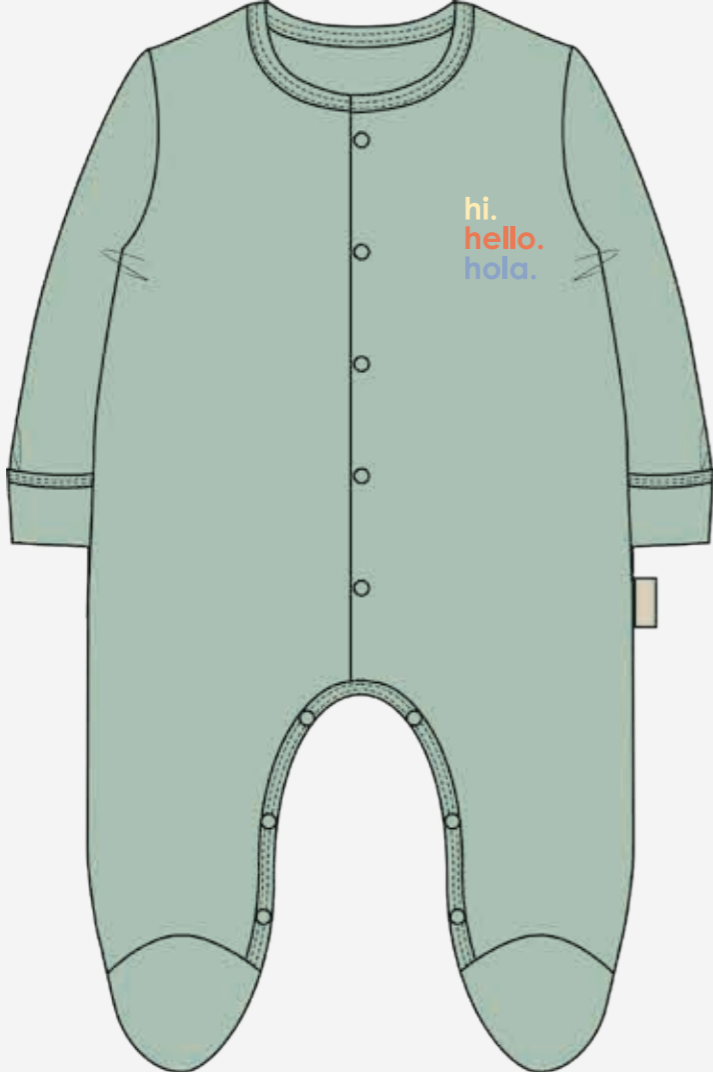

---

*miela kids*   
STORY OF LITTLE ONES

BABY  
COLLECTION

---

FABRIC: 100% ORGANIC COTTON BRUSHED RIBBED JERSEY

STYLE NAME: NEW BORN GIFT SET

EMBROIDERY ARTWORK

MINT  
212PL03

SIZE: 0-3 M

FABRIC: 100% ORGANIC COTTON BRUSHED RIBBED JERSEY

STYLE NAME: NEW BORN GIFT SET

EMBROIDERY ARTWORK

SALMON PINK  
212PL05

SIZE: 0-3 M

FABRIC: 100% COTTON

STYLE NAME: BABY 2-PIECE PRINTED SET

JUNGLE  
2023-210DL45

HAPPY DOODLES  
2023-210HP45

DINOLAND  
2023-210DL42

SIZE: 3-6 M / 6-9 M / 9-12 M / 12-18 M

FABRIC: 100% COTTON

STYLE NAME: GAIA PANTS

MINT  
205PL03

PINK  
205PL09