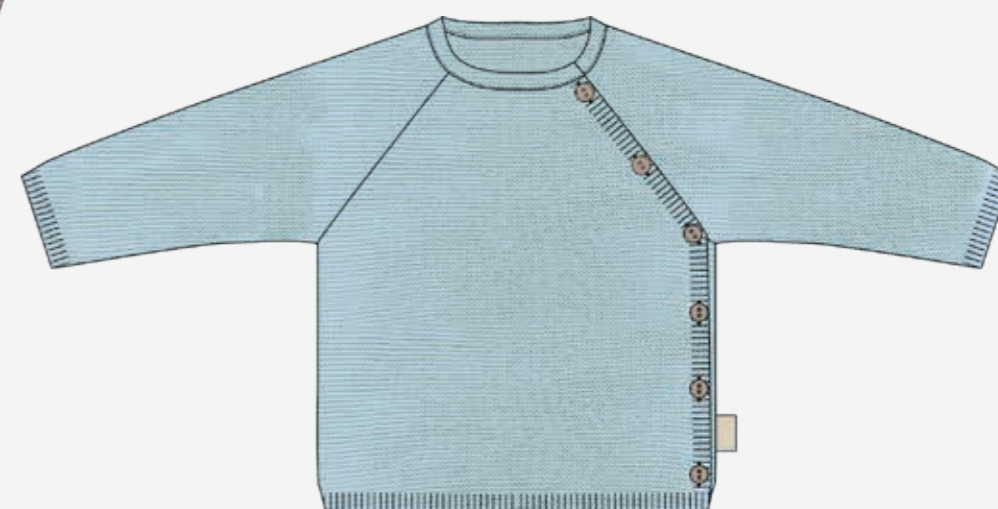

FABRIC: 100% COTTON

STYLE NAME: PURE KNITTED SET

NEO MINT  
293PL27

BLUSH  
293PL29

ROYAL BLUE  
293PL55

SIZES: 0-3 M / 3-6 M

FABRIC: 100% COTTON

STYLE NAME: BEAR HOODIE CARDIGAN