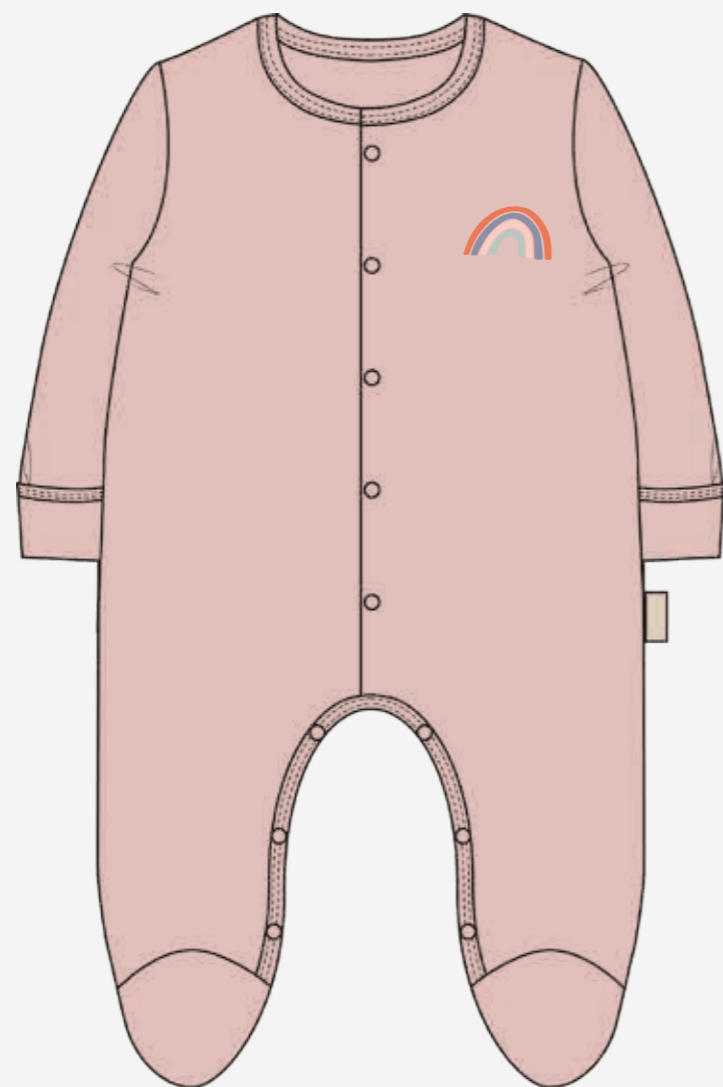

---

*miela kids*   
STORY OF LITTLE ONES

BABY  
COLLECTION

---

FABRIC: 100% ORGANIC COTTON BRUSHED RIBBED JERSEY

STYLE NAME: NEW BORN GIFT SET

EMBROIDERY ARTWORK

MINT  
212PL03

SIZE: 0-3 M

FABRIC: 100% ORGANIC COTTON BRUSHED RIBBED JERSEY

STYLE NAME: NEW BORN GIFT SET

EMBROIDERY ARTWORK

SALMON PINK  
212PL05

SIZE: 0-3 M

FABRIC: 100% COTTON

STYLE NAME: BABY 2-PIECE PRINTED SET

JUNGLE  
2023-210DL45

HAPPY DOODLES  
2023-210HP45

DINOLAND  
2023-210DL42

SIZE: 3-6 M / 6-9 M / 9-12 M / 12-18 M

FABRIC: 100% COTTON

STYLE NAME: GAIA PANTS

MINT  
205PL03

PINK  
205PL09