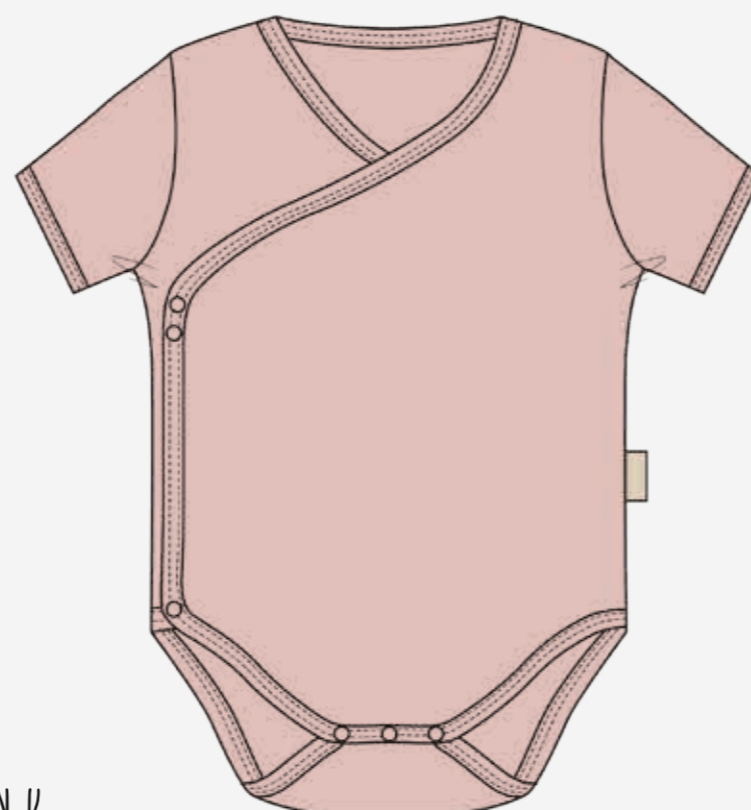

---

*miela kids*   
STORY OF LITTLE ONES

BABY  
COLLECTION

---

FABRIC: 100% ORGANIC COTTON BRUSHED RIBBED JERSEY

STYLE NAME: NEW BORN GIFT SET

EMBROIDERY ARTWORK

MINT  
212PL03

SIZE: 0-3 M

FABRIC: 100% ORGANIC COTTON BRUSHED RIBBED JERSEY

STYLE NAME: NEW BORN GIFT SET

EMBROIDERY ARTWORK

SALMON PINK  
212PL05

SIZE: 0-3 M

FABRIC: 100% COTTON

STYLE NAME: BABY 2-PIECE PRINTED SET

JUNGLE  
2023-210DL45

HAPPY DOODLES  
2023-210HP45

DINOLAND  
2023-210DL42

SIZE: 3-6 M / 6-9 M / 9-12 M / 12-18 M

FABRIC: 100% COTTON

STYLE NAME: GAIA PANTS

MINT  
205PL03

PINK  
205PL09