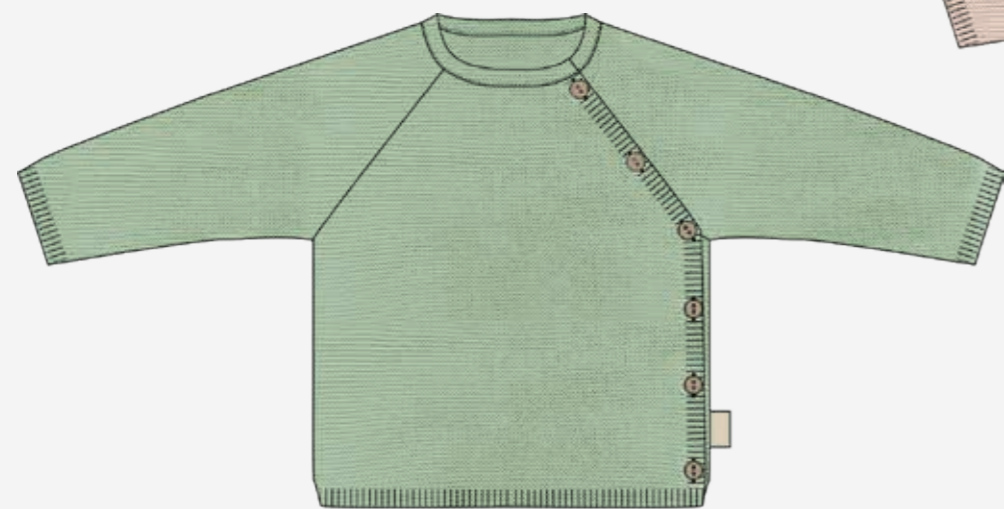

FABRIC: 100% ORGANIC COTTON

STYLE NAME: HOODED BATH TOWEL

TIGER  
301TG10

FLORA  
301FL42

DINOLAND  
301DL04

SIZE: 80 CM X 85 CM

FABRIC: 100% COTTON MUSLIN

STYLE NAME: MUSLIN BLANKET

FABRIC: 100% COTTON

STYLE NAME: PURE KNITTED SET

NEO MINT  
293PL27

BLUSH  
293PL29

ROYAL BLUE  
293PL55

SIZES: 0-3 M / 3-6 M

FABRIC: 100% COTTON

STYLE NAME: BEAR HOODIE CARDIGAN