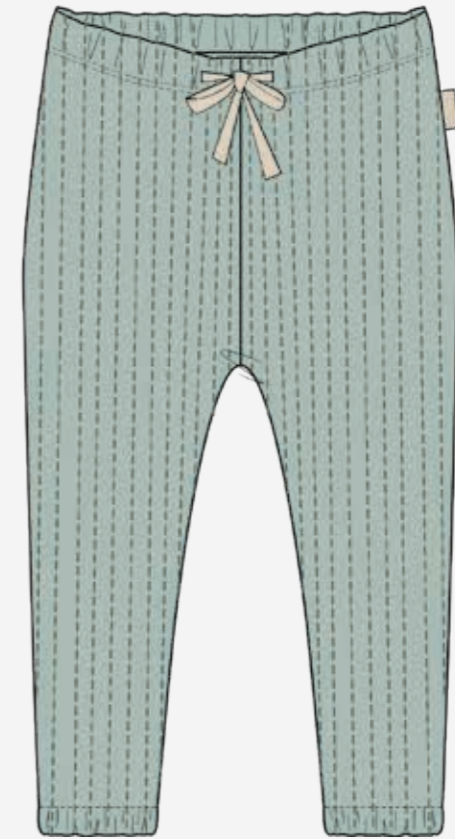

MUSTARD  
502HC06

SIZE: 80 CM X 100 CM

FABRIC: 48% ORGANIC COTTON / 48% MODAL / 4% ELASTANE

STYLE NAME: BABY HOODED BODYSUIT

LILAC PINK  
289PL48

MINT  
289PL03

SIZES: 3-6 M /6-12 M

FABRIC: 100% COTTON / FILLING: 100% POLYESTER QUILTED FABRIC

STYLE NAME: QUILTED WORKER OVERALL

LILAC PINK  
218PL48

DEEP INDIGO  
218PL42

MINT  
218PL03

GINGERBREAD  
218PL49

SIZES: 6-12 M / 12-18 M / 18-24 M

FABRIC : 100% COTTON / FILLING:100% POLYESTER QUILTED FABRIC

DEEP INDIGO  
2024- 202PL42

LILAC PINK  
2024- 202PL48

MINT  
2024- 202PL03

SIZES: 3-6 M / 6-9 M / 9-12 M / 12-18 M / 18-24 M

FABRIC: 100 % POLYESTER WELLSOFT / INSIDE %100 COTTON

STYLE NAME: BEAR HOODED WELLSOFT BODYSUIT