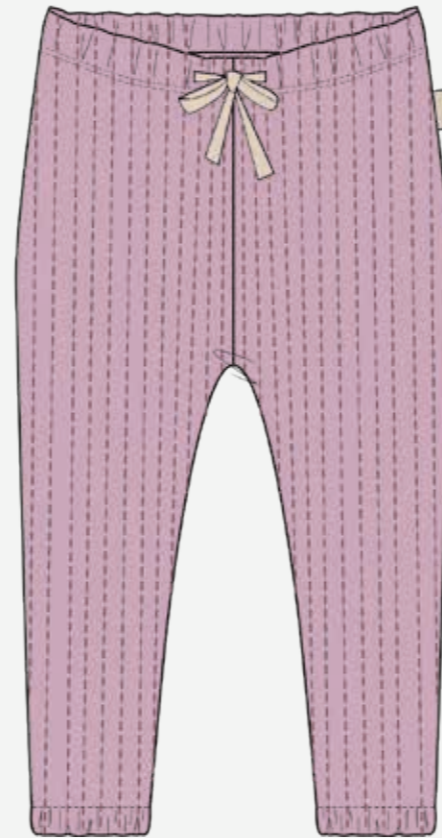

MUSTARD  
502HC06

SIZE: 80 CM X 100 CM

FABRIC: 48% ORGANIC COTTON / 48% MODAL / 4% ELASTANE

STYLE NAME: BABY HOODED BODYSUIT

LILAC PINK  
289PL48

MINT  
289PL03

SIZES: 3-6 M /6-12 M

FABRIC: 100% COTTON / FILLING: 100% POLYESTER QUILTED FABRIC

STYLE NAME: QUILTED WORKER OVERALL

LILAC PINK  
218PL48

DEEP INDIGO  
218PL42

MINT  
218PL03

GINGERBREAD  
218PL49

SIZES: 6-12 M / 12-18 M / 18-24 M

FABRIC : 100% COTTON / FILLING:100% POLYESTER QUILTED FABRIC

DEEP INDIGO  
2024- 202PL42

LILAC PINK  
2024- 202PL48

MINT  
2024- 202PL03

SIZES: 3-6 M / 6-9 M / 9-12 M / 12-18 M / 18-24 M

FABRIC: 100 % POLYESTER WELLSOFT / INSIDE %100 COTTON

STYLE NAME: BEAR HOODED WELLSOFT BODYSUIT